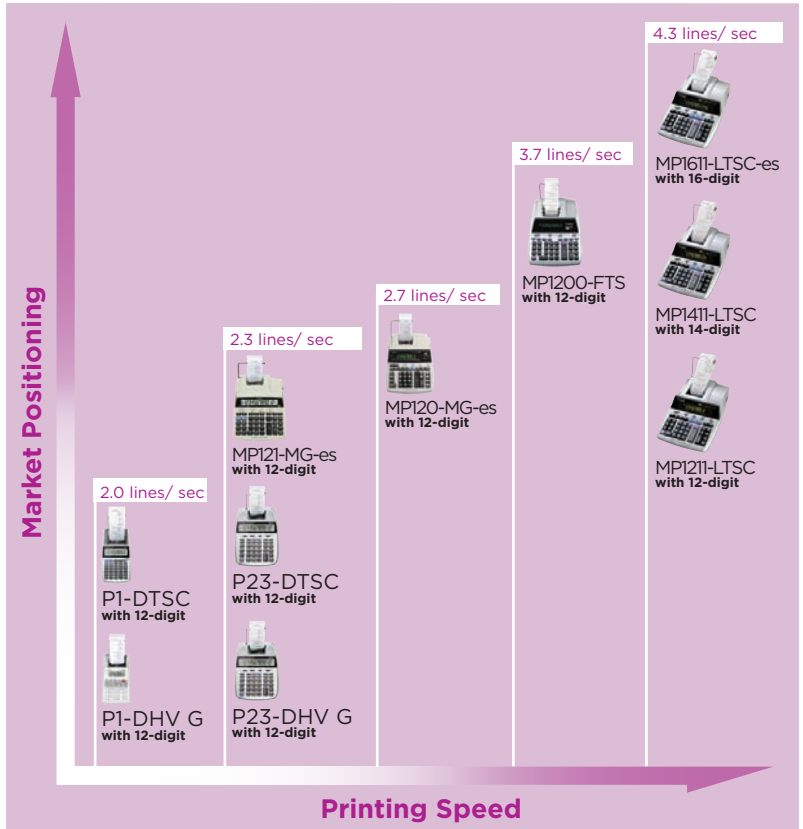

SIZE: 325 x 221 x 79mm

WEIGHT: 1700g

PRINTING SPEED: 3.7 lines/sec

- FEATURES
- Tax and business calculations
 - Mark up function
 - Grand total memory
 - Decimal (+02346F) and rounding selections
 - ♦ **Fluorescent tube display**