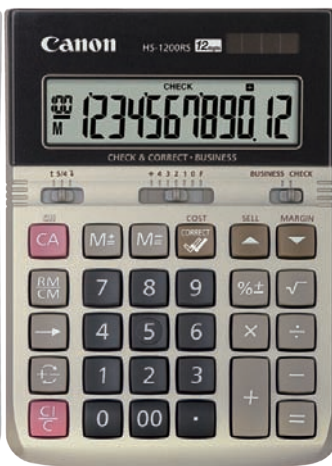

SIZE: 198 x 140 x 34mm

WEIGHT: 204g

FEATURES ♦ **120 steps check and correct function**

- Auto check function
- Decimal (+4320F) and rounding selections

- ♦ **Adjustable display**

LS-120RS

12-digit mini desktop

SIZE: 135 x 103 x 32mm

WEIGHT: 102g

FEATURES • Business calculation

- ♦ **100 steps check and correct function**

- ♦ **Executive finish - metallic topcoating**

HS-1200RS

HS-1200RS-GD

HS-1200RS

12-digit desktop

SIZE: 174 x 123 x 38mm

WEIGHT: 170g

FEATURES • Business calculation

- ♦ **100 steps check and correct function**

- Decimal (+43210F) and rounding selections

- ♦ **Executive finish - metallic topcoating**

Wide body design with Large Keytops & Easy to read Display

WS-112H

12-digit mini desktop

SIZE: 148 x 109 x 30.4mm

WEIGHT: 110g

FEATURES ♦ **Mark up function**

- Grand total memory
- Large display

♦ **Wide keyboard**