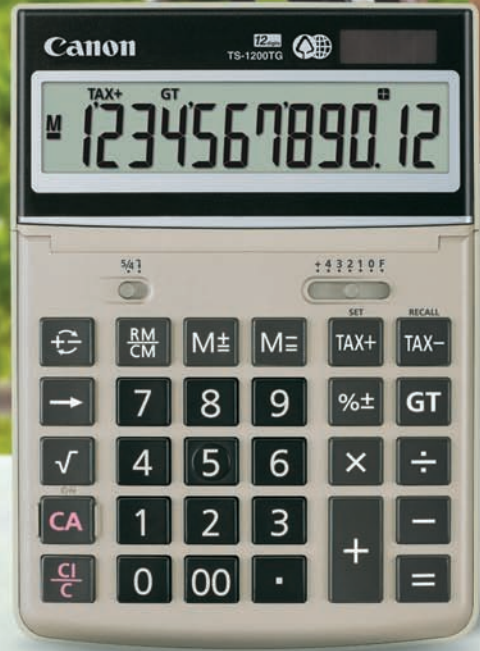

SIZE: 198 x 150 x 38mm

WEIGHT: 263g

FEATURES ♦ **Tax calculation**

- Mark up and reverse functions
- Grand total memory
- Decimal (+4320F) and rounding selections

♦ **Adjustable display**

♦ **IT touch keys**

Eco friendly The icon indicates that the product is partially manufactured using recycled Canon material.

HS-20TG

12-digit semi desktop

SIZE: 164 x 105 x 33mm

WEIGHT: 152g

- FEATURES
- Tax calculation
 - ♦ **Grand total memory**
 - Decimal (+43210F) and rounding selections
 - Large upright display
 - ♦ **Cosmetic metal plate**

Eco friendly

TS-1200TG

12-digit desktop

SIZE: 188 x 133 x 29mm

WEIGHT: 241g

- FEATURES
- Tax calculation
 - Grand total memory
 - Decimal (+43210F) and rounding selections
 - ♦ **Large adjustable tilt display**
 - Executive finish - metallic topcoating

Eco friendly

LS-154TG

12-digit handheld

SIZE: 122 x 78 x 14mm (closed)

WEIGHT: 92g

- FEATURES
- ♦ **Tax calculation**
 - ♦ **Large display**
 - 360° folding hard cover

Eco friendly

Heavy Duty Desktop Calculator Ideal for Professionals