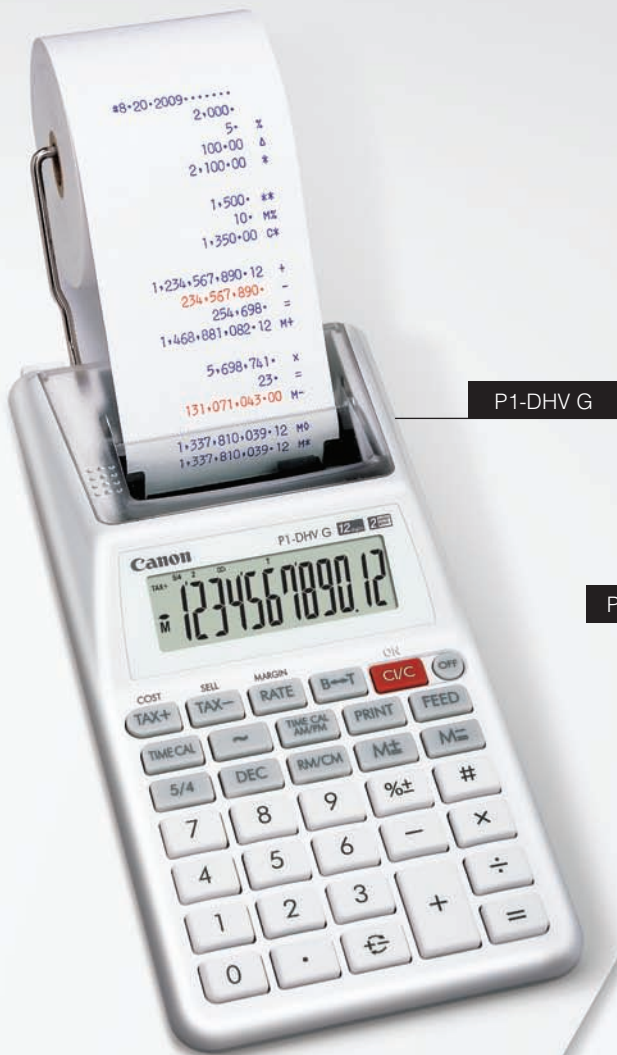

P23-DTSC
 12-digit AC/DC
 ink roller

SIZE: 203 x 102 x 48mm (P1-DTSC) / 235 x 155 x 55mm (P23-DTSC)
 WEIGHT: 336g (with AA battery x 4) (P1-DTSC) / 480g (with AA battery x 4) (P23-DTSC)
 PRINTING SPEED: 2.0 lines/sec (P1-DTSC) / 2.3 lines/sec (P23-DTSC)

FEATURES • Tax and business calculations

- ◆ Currency conversion
- ◆ Clock and calendar functions (P23-DTSC only)

- Decimal (+023F) and rounding selections
- Large display
- Low battery indicator

CLOCK AND CALENDAR

Built-in clock and calendar allows users to keep track of the time and date on the display. The calculator also has the function of printing out time and date.

- Choose calendar or clock mode	
Calendar mode	Clock mode
CLOCK/DATE SET <input type="checkbox"/> - set date and time	CLOCK/DATE SET <input type="checkbox"/> - set date and time
FORMAT <input type="checkbox"/> - select date format between "YYYY/MM/DD", "DD/MM/YYYY" or "MM/DD/YYYY"	12/24 <input type="checkbox"/> - choose 12 or 24 hour
	AM/PM <input type="checkbox"/> - set AM or PM