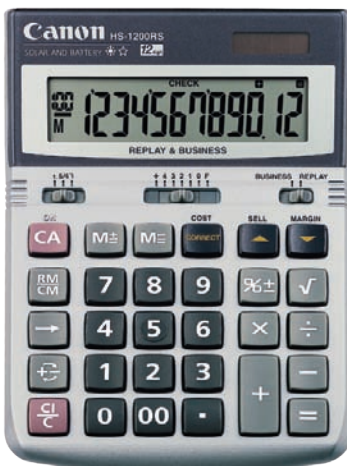

SIZE: 150 x 134 x 36mm

WEIGHT: 150g

FEATURES • Tax and business calculations

- ♦ **120 steps check and correct function**

- Auto check function

- ♦ **Large upright display**

AS-2200R

12-digit desktop

SIZE: 198 x 140 x 34mm

WEIGHT: 204g

FEATURES ♦ **120 steps check and correct function**

- Auto check function
- Decimal (+4320F) and rounding selections

- ♦ **Adjustable display**

LS-120RS

12-digit mini desktop

SIZE: 135 x 103 x 32mm

WEIGHT: 102g

FEATURES • Business calculation

- ♦ **100 steps check and correct function**

- ♦ **Executive finish - metallic topcoating**

HS-1200RS

HS-1200RS-GD

HS-1200RS

12-digit desktop

SIZE: 174 x 123 x 38mm

WEIGHT: 170g

FEATURES • Business calculation

- ♦ **100 steps check and correct function**

- Decimal (+43210F) and rounding selections

- ♦ **Executive finish - metallic topcoating**