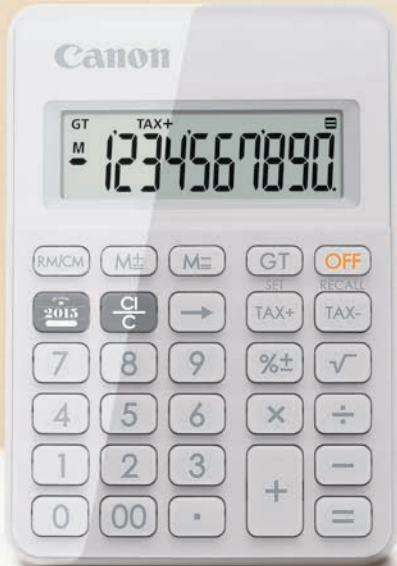

Customization

Precious Moments

A calculator could be a memorable gift recording your different stages of life with special messages. A theme could also be printed on the upper case or lower case.

An example of LC-100T(white) customization.