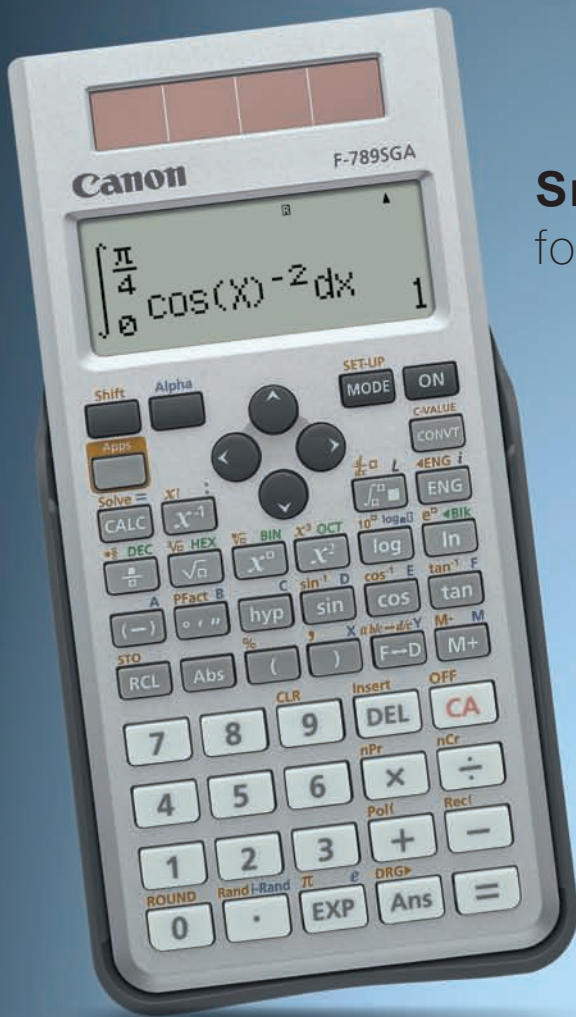

Smart Choice & Essential Partner for Secondary and University Students

F-789SGA

605 functions dual way textbook display

SIZE: 168 x 80 x 13.2mm (without hard case) / 171 x 86 x 17.3mm (with hard case)

WEIGHT: 88g (body only) / 120g (with hard case)

1. FEATURES
2. 19 store and recall memories
   - 79 scientific constants and 172 metric conversions
   - ♦ Convenient Apps shortcut key to recall useful functions
   - ♦ Matrix calculation (up to 4x4)
   - ♦ Equation operation up to quartic and 4 unknowns
   - Prime factorization
   - Antibacterial keys

Easy-To-Use interface

172 patterns of Units Conversions and 79 built-in Constant Values can be previewed instantly before input.

Unit Conversions

Unit (distance)	feet m mil mm in cm yd mile km	feet m mil mm in cm yd mile km	feet m mil mm in cm yd mile km
	feet	metre	mile
	12500	3810	150000000

Feet → Metre

Feet → Mile

Constant Values

Input 1-79 02	Input 1-79 22	Users can refer to quick reference card for list of constant values.
1.674927351 × 10⁻²⁷	96485.3365	
Constant of Neutron Mass	Faraday Constant	

Advanced functions

605 advanced functions performed by "Textbook" style display. Suitable for users from elementary level to professional level.

Matrix (4x4) (4 matrix memories)	Vector (4 vector memories)	Equation Operation (4 unknowns or degree)	Statistics & Regression
MatAns: 4x4 1: 10 2: 10 3: 10 4: 10 5: 10 6: 25 7: 10 8: 12	VctA (m) m? 1: 3 2: 2	1: 2 unknown EQN 2: 3 unknown EQN 3: 4 unknown EQN	1: Type 2: Data 3: Edit 4: SUM 5: S-VAR 6: S-PTS 7: Distr 8: Res
1: Det 2: Trn 3: Ide 4: Adj 5: Inv	Vector? 1: VctA 2: VctB 3: VctC 4: VctD	1: Quad EQN 2: Cubic EQN 3: Quart EQN	1: Type 2: Data 3: Edit 4: SUM 5: S-VAR 6: S-PTS 7: Distr 8: Res
Differentiation	Integration	Prime Factorization	Base-N (32 digits)
$\frac{d}{dx}(\sin(x))\|_{x=\frac{\pi}{12}}$ 0.9659258263	$\int_0^{\pi/4} \cos(x)^{-2} dx$ 1	9999999999 3² × 11 × 41 × 271 × (5)	1111111111111111 BIN 3/4 1111 1111

Apps

Apps Key

Useful functions can be easily recalled with [Apps] key subject to different modes.

1: COMP 2: CPLX 3: STAT 4: BASE 5: EQN 6: TABLE 7: MATX 8: VCTR	Apps	1: π 2: Σ 3: Max 4: Min 5: Quot 6: Mod 7: LCM 8: GCD	1: Dim 2: Data 3: MatA 4: MatB 5: MatC 6: MatD 7: MatAns
Mode selection		Eg.1 [Apps] in COMP Mode	Eg.2 [Apps] in MATX Mode

Durable companion

Battery life of more than 4 years
(Operated under 300lux and used 1 hour per day)

Inorganic antimicrobial agent applied
to the plastic key tops

Battery can be replaced easily by
removing the battery cover

Protective hard case included