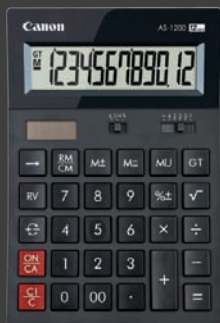

16-digit desktop

SIZE: 209 x 155 x 30mm

WEIGHT: 230g

- FEATURES
- Mark up function
 - ♦ Double memory
 - Grand total memory
 - ♦ Large display
 - Decimal (+4320F) and rounding selections

DOUBLE MEMORY

Models equipped with Double Memory function enable you to work accurately on complex calculations. With 2 versatile memories, it helps to accumulate or deduct results automatically.

AS-8

8-digit handheld

SIZE: 97 x 60 x 11.4mm

WEIGHT: 41g

FEATURES ♦ **360° upward folding hard cover**

- Portable palm size
- Battery power only

AS-120

12-digit mini desktop

SIZE: 145 x 100 x 33.5mm

WEIGHT: 108g

FEATURES ♦ **Mark up and reverse functions**

- Grand total memory

AS-1200

12-digit semi desktop

SIZE: 177 x 119 x 37mm

WEIGHT: 152g

FEATURES ♦ **Mark up and reverse functions**

- ♦ Grand total memory
- Decimal (+4320F) and rounding selections

AS-2222

12-digit desktop

SIZE: 192 x 140 x 32mm

WEIGHT: 198g

FEATURES ♦ **Mark up function**

♦ **Double memory**