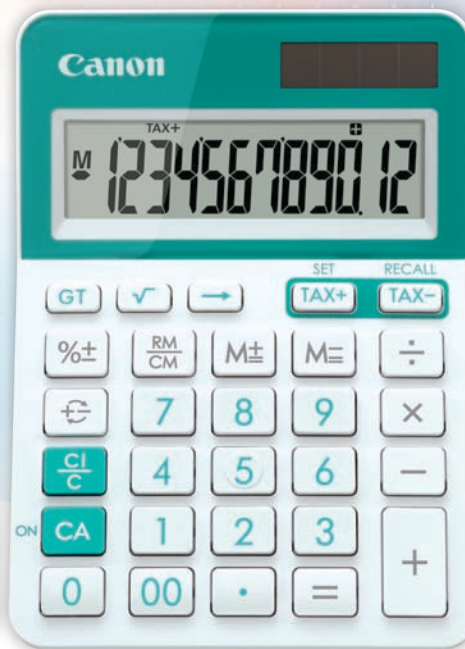

SIZE: 145 x 100 x 33.5mm

WEIGHT: 108g

FEATURES ♦ **Mark up and reverse functions**

- Grand total memory
- Large upright display

Available in:

AS-120V-PGY AS-120V-PPK AS-120V-LG

AS-120V-PPP AS-120V-POR AS-120V-PBL

REVERSE FUNCTION

E.g. "5 ÷ 10" change to "10 ÷ 5"	
Operation	Display
5 ÷ 10 [RV] [=]	(2.)

Integrates a Swirl of Color
to the Chic Design

LS-270V II

8-digit handheld

SIZE: 102 x 61 x 10mm

WEIGHT: 37g

FEATURES ♦ **Mark up function**

LS-123T

12-digit mini desktop

SIZE: 145 x 104 x 25mm

WEIGHT: 119g

FEATURES ♦ Tax calculation

- Grand total memory

♦ Large display

- Slim body design with trendy colors