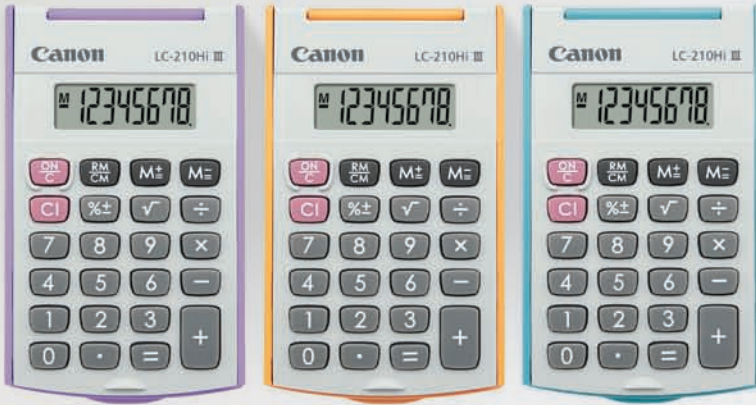

16-digit desktop

SIZE: 198 x 140 x 34mm

WEIGHT: 212g

FEATURES ♦ **Mark up and reverse functions**

- Grand total memory
- Decimal (+4320F) and rounding selections
- ♦ **Adjustable display**

AS-2200

Practical × Handy Office Tool

LC-210Hi III

8-digit handheld

SIZE: 97 x 60 x 11.4mm

WEIGHT: 41g

FEATURES ♦ **360° upward folding hard cover**

- Portable palm size
- Battery power only

Available in:

LC-210Hi III-PP LC-210Hi III-OR LC-210Hi III-BL