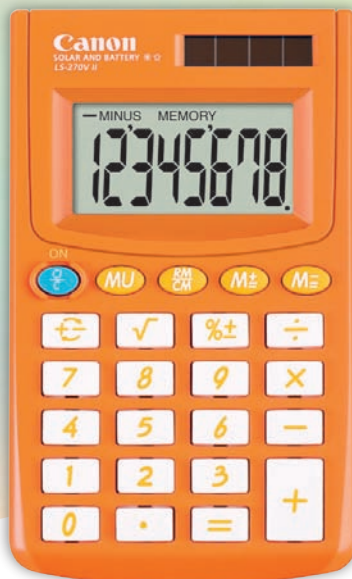

new

LS-100T

10-digit mini desktop

SIZE: 118.5 x 83 x 22mm

WEIGHT: 74g

FEATURES ♦ Tax calculation

- ♦ Grand total memory
- ♦ Large display
- Vivid color body design

Available in:

SIZE: 145 x 100 x 33.5mm

WEIGHT: 108g

FEATURES ♦ **Mark up and reverse functions**

- Grand total memory
- Large upright display

Available in:

AS-120V-PGY AS-120V-PPK AS-120V-LG

AS-120V-PPP AS-120V-POR AS-120V-PBL

REVERSE FUNCTION

E.g. "5 ÷ 10" change to "10 ÷ 5"	
Operation	Display
5 ÷ 10 [RV] [=]	(2.)

Integrates a Swirl of Color
to the Chic Design

LS-270V II

8-digit handheld

SIZE: 102 x 61 x 10mm

WEIGHT: 37g

FEATURES ♦ **Mark up function**