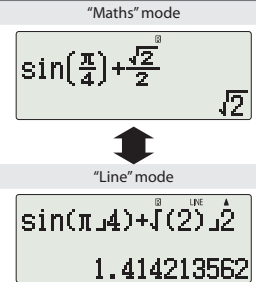

F-715SG series
250 functions
2-line display

SIZE: 165 x 80 x 14mm (without hard case) / 168 x 86.3 x 17.8mm (with hard case)
WEIGHT: 89g (body only) / 124g (with hard case)

1. FEATURES ◆ 17 store and recall memories
2. LCM, GCD and quotient remainder calculations
   - **Undo or copy function for easy input or edition**
   - Statistics and trigonometric calculations
   - 10 digits mantissa + 2 digits exponent display

Available in:

F-715SG-BK F-715SG-WHB F-715SG-WHM