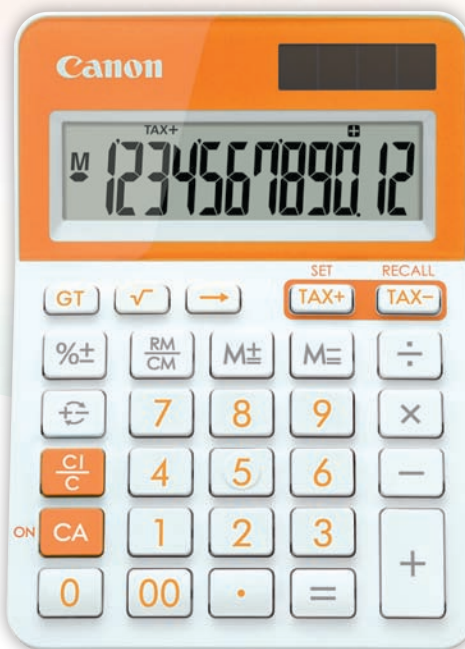

SIZE: 145 x 100 x 33.5mm

WEIGHT: 108g

FEATURES ♦ **Mark up and reverse functions**

- Grand total memory
- Large upright display

Available in:

AS-120V-PGY AS-120V-PPK AS-120V-LG

AS-120V-PPP AS-120V-POR AS-120V-PBL

REVERSE FUNCTION

E.g. "5 ÷ 10" change to "10 ÷ 5"	
Operation	Display
5 ÷ 10 [RV] [=]	(2.)

Integrates a Swirl of Color
to the Chic Design

LS-270V II

8-digit handheld

SIZE: 102 x 61 x 10mm

WEIGHT: 37g

FEATURES ♦ **Mark up function**

LS-123T

12-digit mini desktop

SIZE: 145 x 104 x 25mm

WEIGHT: 119g

FEATURES ♦ Tax calculation

- Grand total memory

♦ Large display

- Slim body design with trendy colors