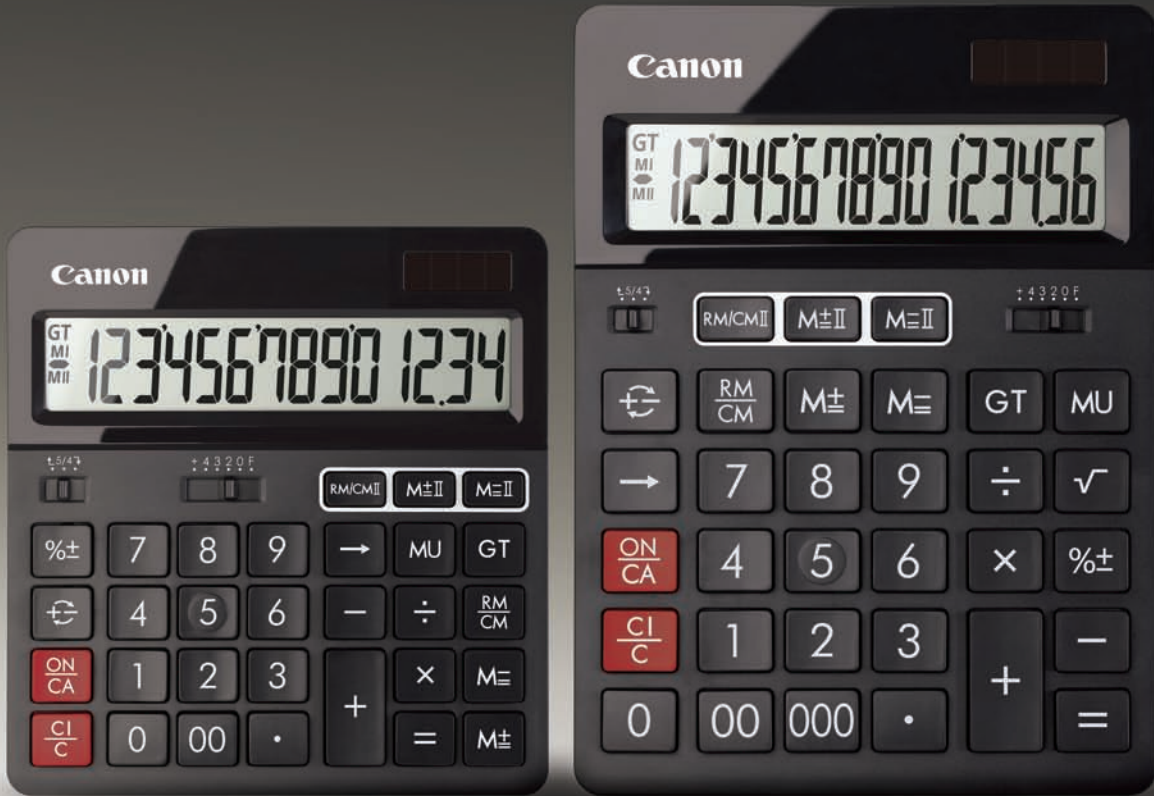

LS-123T

12-digit mini desktop

SIZE: 145 x 104 x 25mm

WEIGHT: 119g

FEATURES ♦ Tax calculation

- Grand total memory

♦ Large display

- Slim body design with trendy colors

new

AS-240

14-digit desktop

SIZE: 150 x 142 x 27mm

WEIGHT: 153g

- FEATURES
- Mark up function
 - ♦ Double memory
 - Grand total memory
 - ♦ Large display

new

AS-280