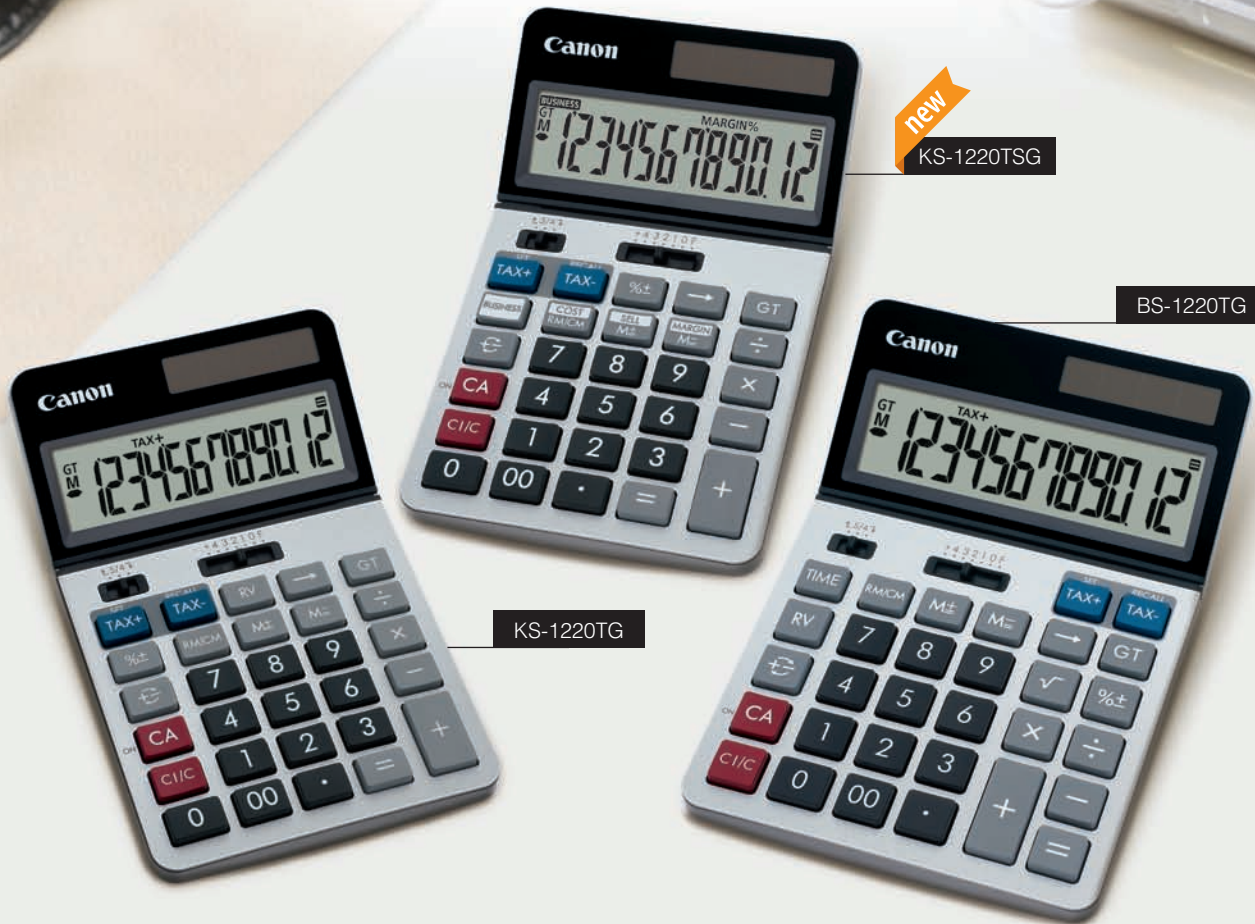

Eco friendly

LS-154TG

12-digit handheld

SIZE: 122 x 78 x 14mm (closed)

WEIGHT: 92g

- FEATURES
- ♦ **Tax calculation**
 - ♦ **Large display**
 - 360° folding hard cover

Eco friendly

Heavy Duty Desktop Calculator Ideal for Professionals