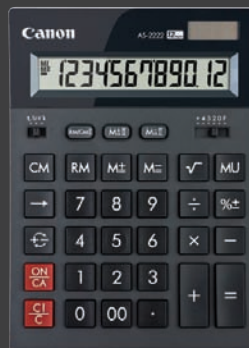

AS-8

8-digit handheld

SIZE: 97 x 60 x 11.4mm

WEIGHT: 41g

FEATURES ♦ **360° upward folding hard cover**

- Portable palm size
- Battery power only

AS-120

12-digit mini desktop

SIZE: 145 x 100 x 33.5mm

WEIGHT: 108g

FEATURES ♦ **Mark up and reverse functions**

- Grand total memory

AS-1200

12-digit semi desktop

SIZE: 177 x 119 x 37mm

WEIGHT: 152g

FEATURES ♦ **Mark up and reverse functions**

- ♦ Grand total memory
- Decimal (+4320F) and rounding selections

AS-2222

12-digit desktop

SIZE: 192 x 140 x 32mm

WEIGHT: 198g

FEATURES ♦ **Mark up function**

♦ **Double memory**

16-digit desktop

SIZE: 198 x 140 x 34mm

WEIGHT: 212g

FEATURES ♦ **Mark up and reverse functions**

- Grand total memory
- Decimal (+4320F) and rounding selections
- ♦ **Adjustable display**

AS-2200

Practical × Handy Office Tool