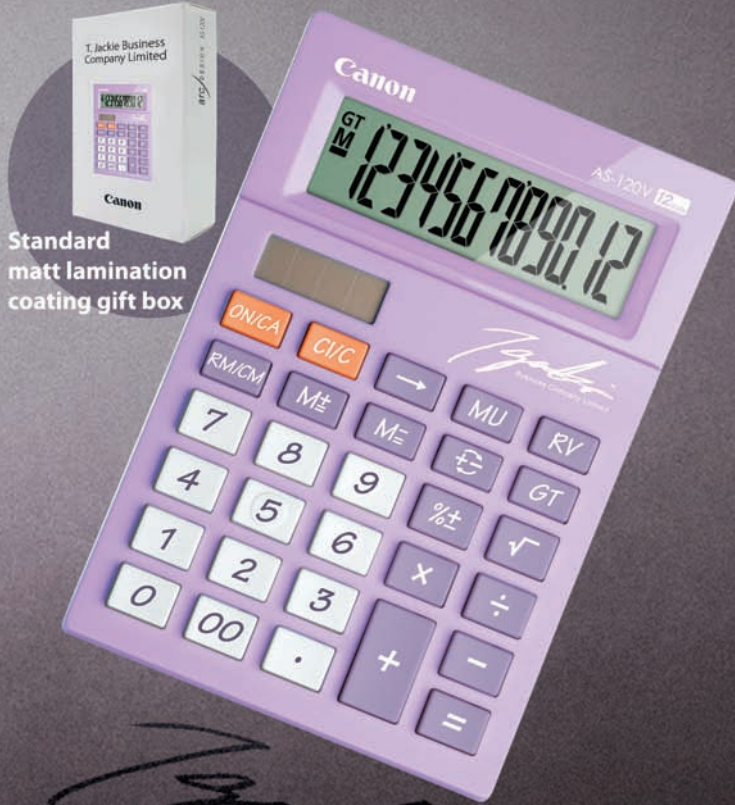

LASER ENGRAVING

1. Only applicable for calculator models with aluminium lower case.
2. All laser engraved images or words would appear in white or grey color (the color contrast depends on the engraving duration), on the aluminium lower case.

LOWER CASE

Customized by changing the lower case color.

X series

Corporate Business

By including company logos, symbols or even signature, our calculator will become unique corporate gifts, which help raise brand popularity.