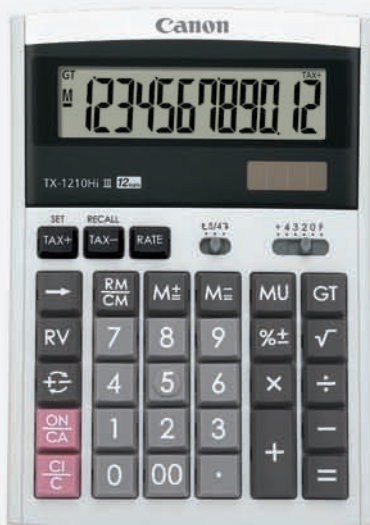

16-digit desktop

SIZE: 198 x 140 x 34mm

WEIGHT: 212g

FEATURES ♦ **Mark up and reverse functions**

- Grand total memory
- Decimal (+4320F) and rounding selections
- ♦ **Adjustable display**

AS-2200

Practical × Handy Office Tool

LS-88Hi III

8-digit mini desktop

SIZE: 143 x 89.5 x 25mm

WEIGHT: 90g

FEATURES ♦ **Large display**

- Portable compact size

Available in:

LS-88Hi III LS-88Hi III-BK LS-88Hi III-PPK

LS-88Hi III-PGR LS-88Hi III-PPP

LS-120Hi III

12-digit mini desktop

SIZE: 140 x 105 x 32mm

WEIGHT: 122g

FEATURES ♦ **Mark up and reverse functions**

- Grand total memory

♦ **Executive finish - metallic topcoating**

Available in:

LS-120Hi III **LS-120Hi III-RD**

LS-120Hi III-GR LS-120Hi III-BW

12 digits **MU** **RV** **ST**

TX-1210Hi III

12-digit desktop

SIZE: 176 x 126 x 40mm

WEIGHT: 192g