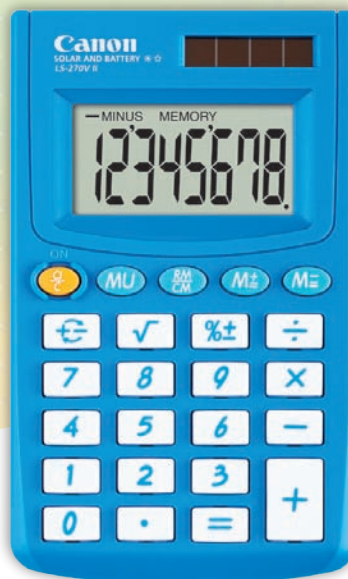

new

LS-100T

10-digit mini desktop

SIZE: 118.5 x 83 x 22mm

WEIGHT: 74g

FEATURES ♦ Tax calculation

- ♦ Grand total memory
- ♦ Large display
- Vivid color body design

Available in:

SIZE: 145 x 100 x 33.5mm

WEIGHT: 108g

FEATURES ♦ **Mark up and reverse functions**

- Grand total memory
- Large upright display

Available in:

AS-120V-PGY AS-120V-PPK AS-120V-LG

AS-120V-PPP AS-120V-POR AS-120V-PBL

REVERSE FUNCTION

E.g. "5 ÷ 10" change to "10 ÷ 5"	
Operation	Display
5 ÷ 10 [RV] [=]	(2.)

Integrates a Swirl of Color
to the Chic Design

LS-270V II

8-digit handheld

SIZE: 102 x 61 x 10mm

WEIGHT: 37g

FEATURES ♦ **Mark up function**