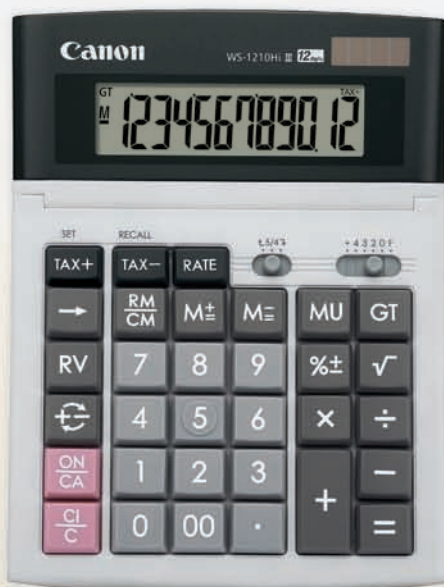

WS-1210Hi III

12-digit desktop

SIZE: 198 x 150 x 38mm

WEIGHT: 263g

FEATURES ♦ **Tax calculation**

- Mark up and reverse functions
- Grand total memory
- Decimal (+4320F) and rounding selections

♦ **Adjustable display**

♦ **IT touch keys**

12 digits **TAX** **MU** **RV** **ST**