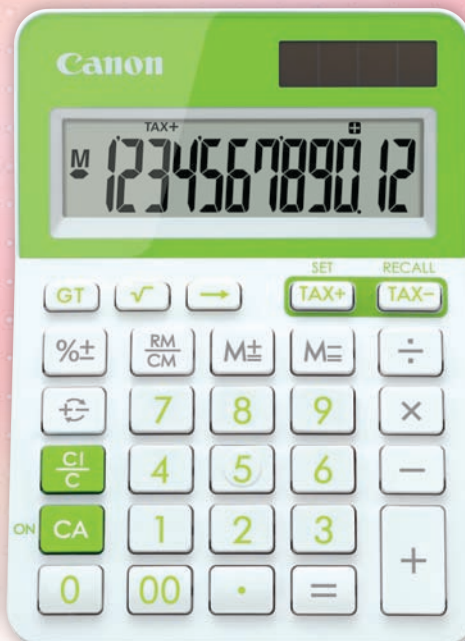

SIZE: 145 x 100 x 33.5mm

WEIGHT: 108g

FEATURES ♦ **Mark up and reverse functions**

- Grand total memory
- Large upright display

Available in:

AS-120V-PGY AS-120V-PPK AS-120V-LG

AS-120V-PPP AS-120V-POR AS-120V-PBL

REVERSE FUNCTION

E.g. "5 ÷ 10" change to "10 ÷ 5"	
Operation	Display
5 ÷ 10 [RV] [=]	(2.)

Integrates a Swirl of Color
to the Chic Design

LS-270V II

8-digit handheld

SIZE: 102 x 61 x 10mm

WEIGHT: 37g

FEATURES ♦ **Mark up function**

LS-123T

12-digit mini desktop

SIZE: 145 x 104 x 25mm

WEIGHT: 119g

FEATURES ♦ Tax calculation

- Grand total memory

♦ Large display

- Slim body design with trendy colors