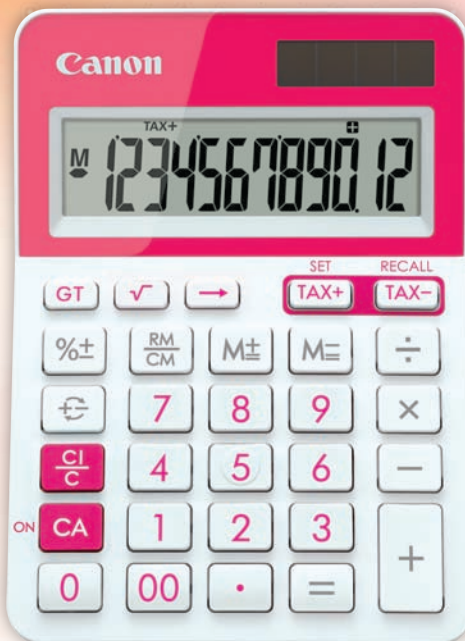

SIZE: 145 x 100 x 33.5mm

WEIGHT: 108g

FEATURES ♦ **Mark up and reverse functions**

- Grand total memory
- Large upright display

Available in:

AS-120V-PGY AS-120V-PPK AS-120V-LG

AS-120V-PPP AS-120V-POR AS-120V-PBL

REVERSE FUNCTION

E.g. "5 ÷ 10" change to "10 ÷ 5"	
Operation	Display
5 ÷ 10 [RV] [=]	(2.)

Integrates a Swirl of Color
to the Chic Design

LS-270V II

8-digit handheld

SIZE: 102 x 61 x 10mm

WEIGHT: 37g

FEATURES ♦ **Mark up function**

LS-123T

12-digit mini desktop

SIZE: 145 x 104 x 25mm

WEIGHT: 119g

FEATURES ♦ Tax calculation

- Grand total memory

♦ Large display

- Slim body design with trendy colors