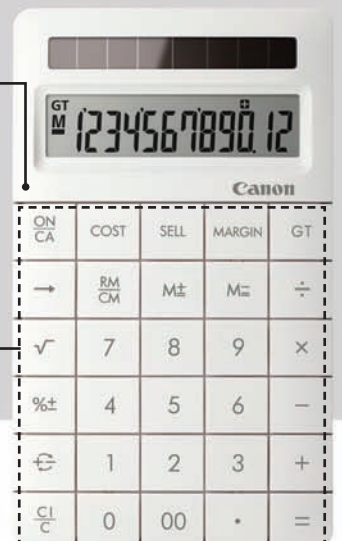

LOWER CASE

Customized by changing the lower case color.

X series