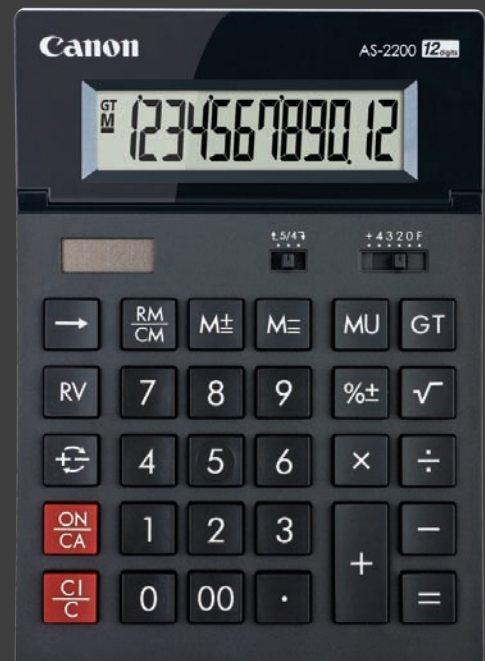

SIZE: 145 x 100 x 33.5mm

WEIGHT: 108g

FEATURES ♦ **Mark up and reverse functions**

- Grand total memory

AS-1200

12-digit semi desktop

SIZE: 177 x 119 x 37mm

WEIGHT: 152g

FEATURES ♦ **Mark up and reverse functions**

- ♦ Grand total memory
- Decimal (+4320F) and rounding selections

AS-2222

12-digit desktop

SIZE: 192 x 140 x 32mm

WEIGHT: 198g

FEATURES ♦ **Mark up function**

♦ **Double memory**

- Decimal (+4320F) and rounding selections

AS-2400

AS-2600

AS-2200

12-digit desktop

AS-2400

14-digit desktop

AS-2600

16-digit desktop

SIZE: 198 x 140 x 34mm

WEIGHT: 212g

FEATURES ♦ **Mark up and reverse functions**

- Grand total memory
- Decimal (+4320F) and rounding selections
- ♦ **Adjustable display**

AS-2200

Practical × Handy Office Tool