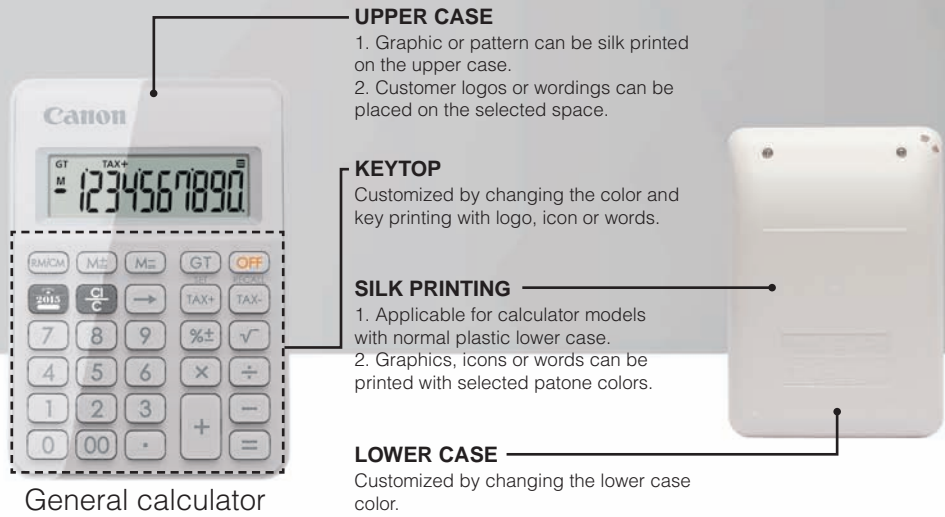

General calculator